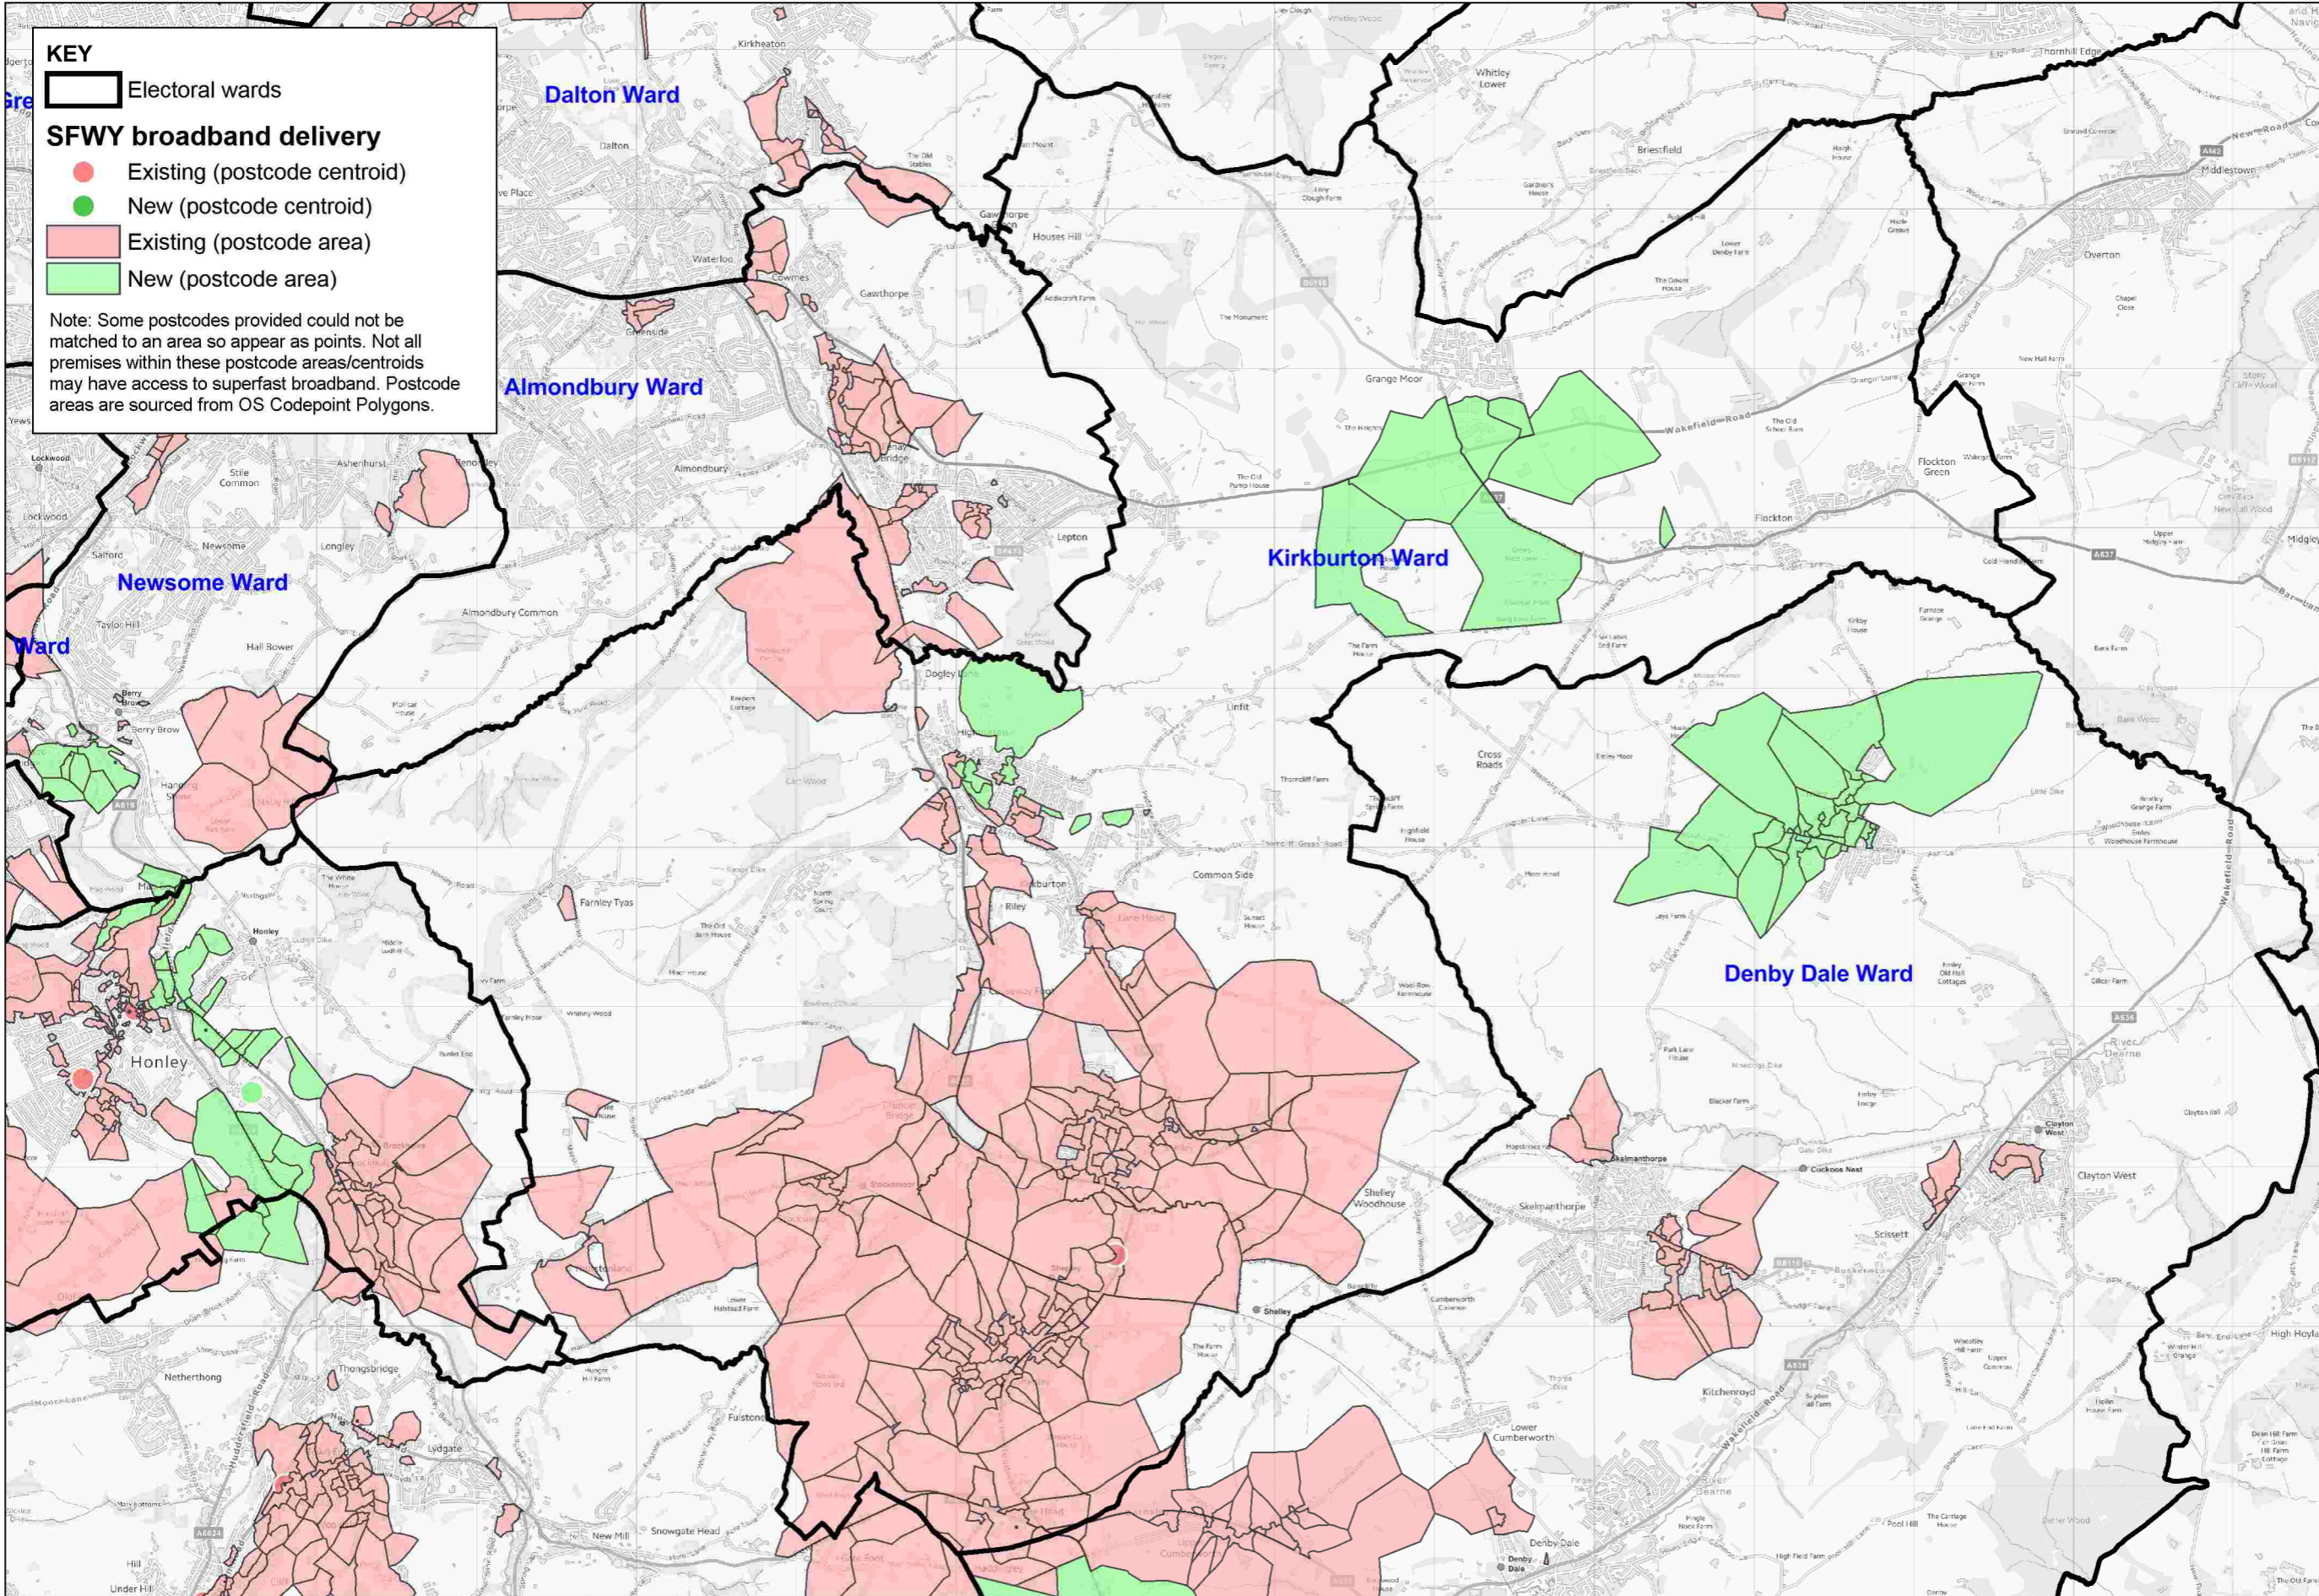

SFWY broadband delivery 9 August 2017 - Kirkburton

Policy Unit
Research and Intelligence Team

Date: 09/08/2017.
 Scale: 1-40,000.
 Filename: SFWY Kirkburton.wor

© Crown Copyright and database right 2017.
 Ordnance Survey 100019241